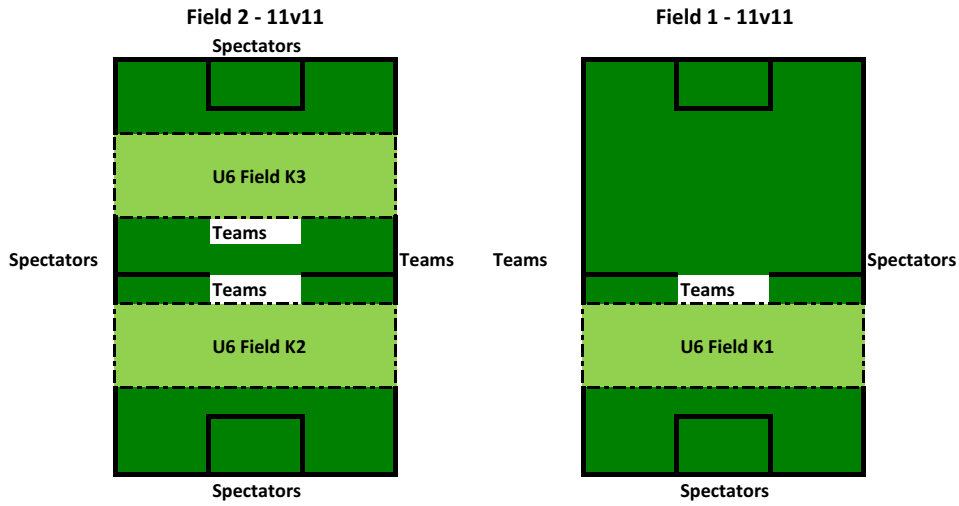

Rehoboth Youth Soccer (RYSC) - Bliss Field Layout

**7v7 - U10 and U8
9v9 - U12 and U16**